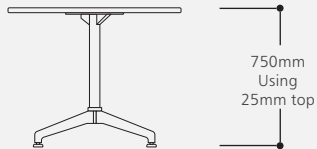

Cantilevered legs made with die-cast aluminium and powder coated.

With a clean understructure and streamlined looks, the Delta conference table sets the right atmosphere for positive and productive brainstorming.

Delta - Round

Delta - Rectangle

Delta Statement of Line

Round

Dimensions

- 600 Dia
- 900 Dia
- 1400 Dia

Square

Dimensions

- 750 x 750
- 1000 x 1000
- 1200 x 1200
- 1400 x 1400

Rectangular

Dimensions

- | | |
|--------------|--------------|
| • 1200 x 600 | • 1500 x 750 |
| • 1200 x 750 | • 1800 x 600 |
| • 1200 x 900 | • 1800 x 750 |
| • 1500 x 600 | • 1800 x 900 |