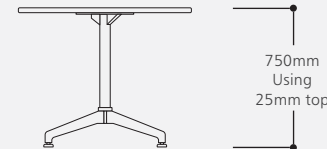

Delta - Round

Delta - Rectangle

Delta Statement of Line

Round

Dimensions

- 600 Dia
- 900 Dia
- 1400 Dia

Square

Dimensions

- 750 x 750
- 1000 x 1000
- 1200 x 1200
- 1400 x 1400

Rectangular

Dimensions

- | | |
|--------------|--------------|
| • 1200 x 600 | • 1500 x 750 |
| • 1200 x 750 | • 1800 x 600 |
| • 1200 x 900 | • 1800 x 750 |
| • 1500 x 600 | • 1800 x 900 |

Cabin table with Delta leg

Main table

- Length 1200 / 1500 / 1800 mm
- Width 750 / 900 mm

Return table

- Length 1200 / 1500 mm
- Width 600 / 750 mm

imago

Plot 55, Bommasandra, Jigani Link Road, Jigani Industrial Area, Bangalore - 562 106,
Karnataka, India. +91 81104 20700 | E. sales@imago.co.in | W. www.imago.co.in