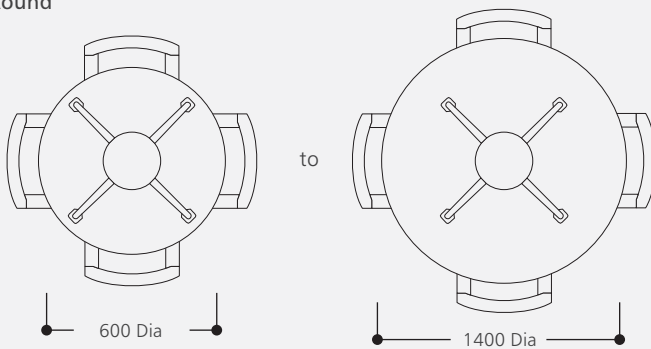

- Patented smart detachable leg design
- Unique glides that provide stability even on uneven flooring
- Well suited for low maintenance application areas
- India Design Mark awarded design

The unique legs of Delta are detachable and can be reconfigured as per needs of your work space.

Cantilevered legs made with die-cast aluminium and powder coated.

With a clean understructure and streamlined looks, the Delta conference table sets the right atmosphere for positive and productive brainstorming.

Delta - Round

Delta - Rectangle

Delta Statement of Line

Round

Dimensions

- 600 Dia
- 900 Dia
- 1400 Dia

Square

Dimensions