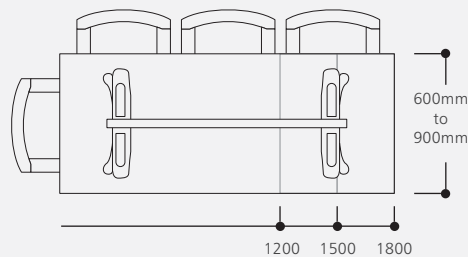

Delta - Round

Delta - Rectangle

Delta Statement of Line

Round

Dimensions

- 600 Dia
- 900 Dia
- 1400 Dia

Square

Dimensions

- 750 x 750
- 1000 x 1000
- 1200 x 1200
- 1400 x 1400

Rectangular

Dimensions

- | | |
|--------------|--------------|
| • 1200 x 600 | • 1500 x 750 |
| • 1200 x 750 | • 1800 x 600 |
| • 1200 x 900 | • 1800 x 750 |
| • 1500 x 600 | • 1800 x 900 |

Cabin table with Delta leg

Main table

- Length 1200 / 1500 / 1800 mm
- Width 750 / 900 mm

Return table

- Length 1200 / 1500 mm
- Width 600 / 750 mm

imago

Plot 55, Bommasandra, Jigani Link Road, Jigani Industrial Area, Bangalore - 562 106,
Karnataka, India. +91 81104 20700 | E. sales@imago.co.in | W. www.imago.co.in