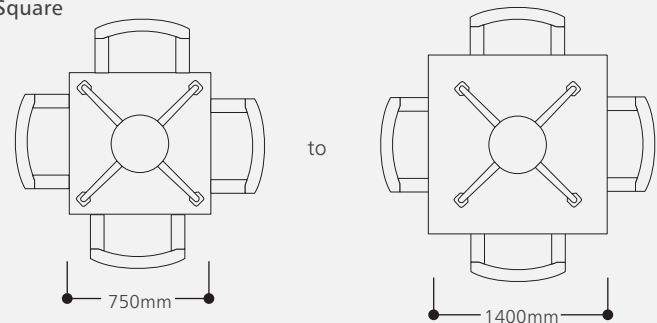

Delta - Round

Delta - Rectangle

Delta Statement of Line

Round

Dimensions

- 600 Dia
- 900 Dia
- 1400 Dia

Square

Dimensions

- 750 x 750
- 1000 x 1000
- 1200 x 1200
- 1400 x 1400

Rectangular

Dimensions

- | | |
|--------------|--------------|
| • 1200 x 600 | • 1500 x 750 |
| • 1200 x 750 | • 1800 x 600 |
| • 1200 x 900 | • 1800 x 750 |
| • 1500 x 600 | • 1800 x 900 |

Cabin table with Delta leg

Main table

- Length 1200 / 1500 / 1800 mm
- Width 750 / 900 mm

Return table

- Length 1200 / 1500 mm
- Width 600 / 750 mm

imago

Plot 55, Bommasandra, Jigani Link Road, Jigani Industrial Area, Bangalore - 562 106,
Karnataka, India. +91 81104 20700 | E. sales@imago.co.in | W. www.imago.co.in